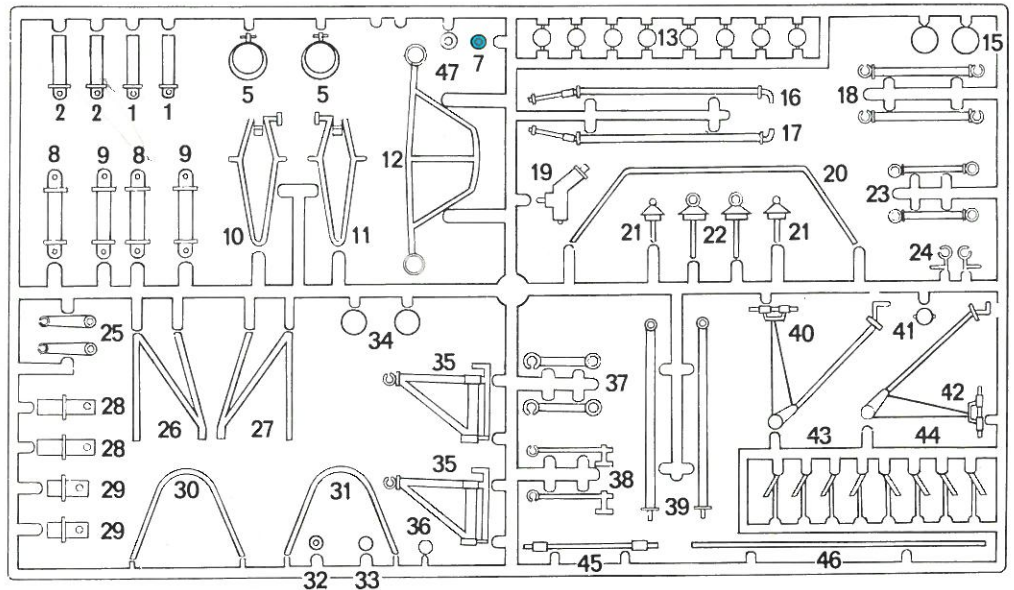

PARTS

B PARTS

1. Battery Box Lid
2. Rear Sub-frame
3. Front Sub-frame
4. Radius Arm Holder (right lower)
5. Radius Arm Holder (left lower)
6. Radius Arm Holder (upper)
7. Cowling (inside)
8. Inside Part of Cockpit
9. Coolant Water Pipe
10. Bulkhead (B)
11. Shift Lever Parts
12. Stabilizer Mount (right)
13. Stabilizer Mount (left)
14. Switch
15. Cockpit
16. Bulkhead (A)
17. Rack
18. Switch Part

D PARTS

1. Half Shaft (Engine Side)
2. Half Shaft (Engine Side)
3. Half Shaft (Engine Side)
4. Half Shaft (Engine Side)
5. Rear View Mirror (A)
7. Half Shaft Pin (Unnecessary)
8. Half Shaft (Middle)
9. Half Shaft (Middle)
10. Upper Arm (right)
11. Upper Arm (left)
12. Exhaust Pipe Arm
13. Air Intake
15. Rear View Mirror (B)
16. Radius Arm (right upper)
17. Radius Arm (left upper)
18. Lead Arm
19. Reverser Tank
20. Stabilizer
21. Front Damper (A)
22. Rear Damper (A)
23. Stabilizer Rod
24. Stabilizer Rod Adjustment Click
25. Front Stabilizer Crank
26. Radiator Support (left)
27. Radiator Support (right)
28. Half Shaft (wheel side)
29. Half Shaft (wheel side)
30. Roll Bar (A)
31. Roll Bar (B)
32. Master Cylinder Cap for Clutch
33. Oil Tank Cap
34. Master Cylinder Cap for Brake
35. Lower A-Arm
36. Fuel Cap
37. I-Arm
38. Front Stabilizer Rod
39. Lower Radius Arm
40. Front Arm (right)
41. Reverser Tank Cap
42. Front Arm (left)
43. Fuel Injection Nozzle (A)
44. Fuel Injection Nozzle (B)
45. Front Stabilizer
46. Shift Rod
47. Oil Tank Cap

E PARTS